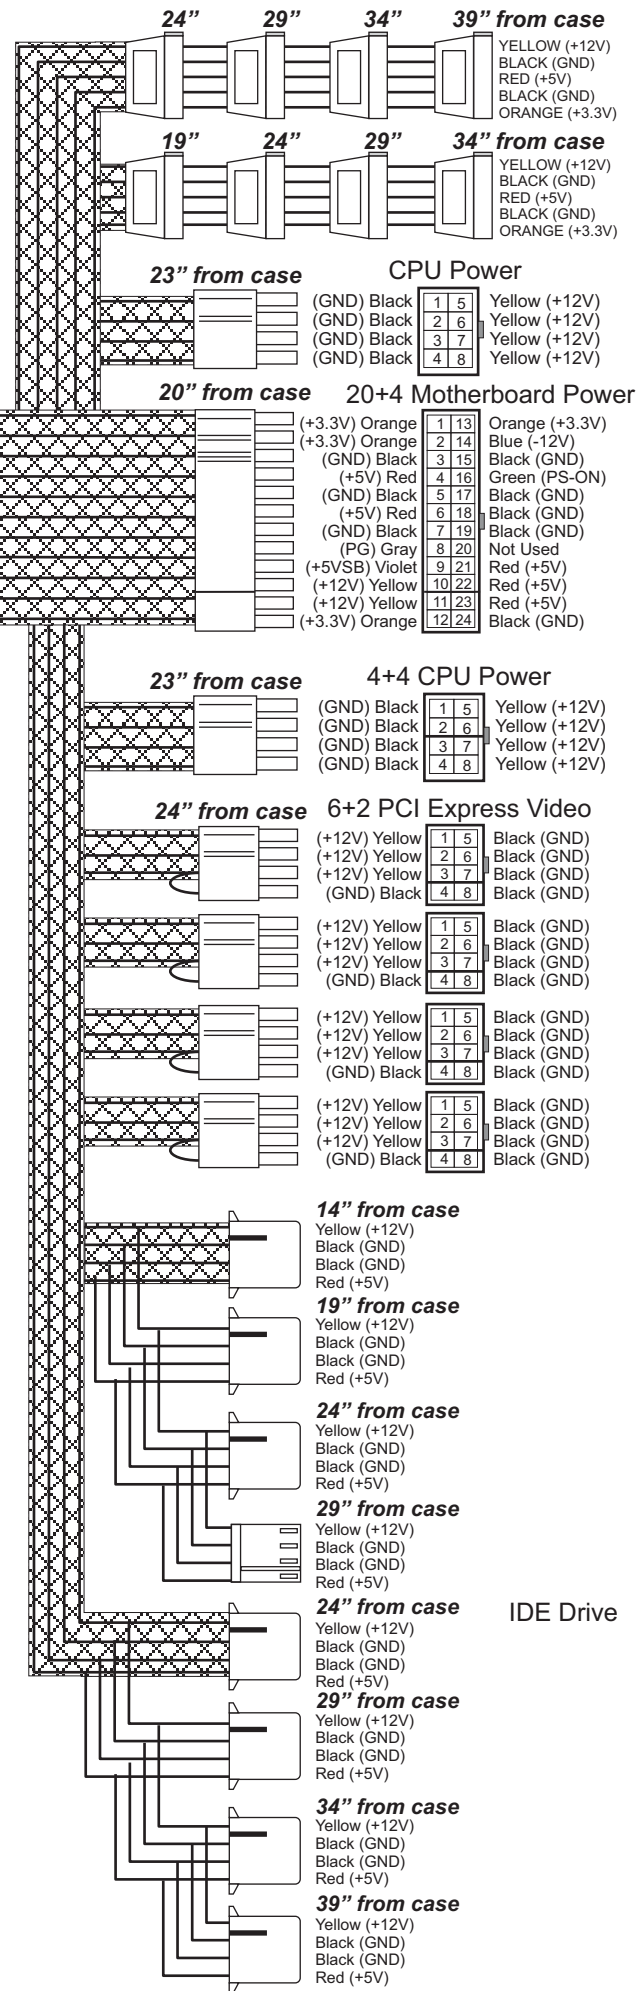

MECHANICAL DRAWING: FPS0860-A4H0X

Serial ATA
Daisy Chained

IDE Drive