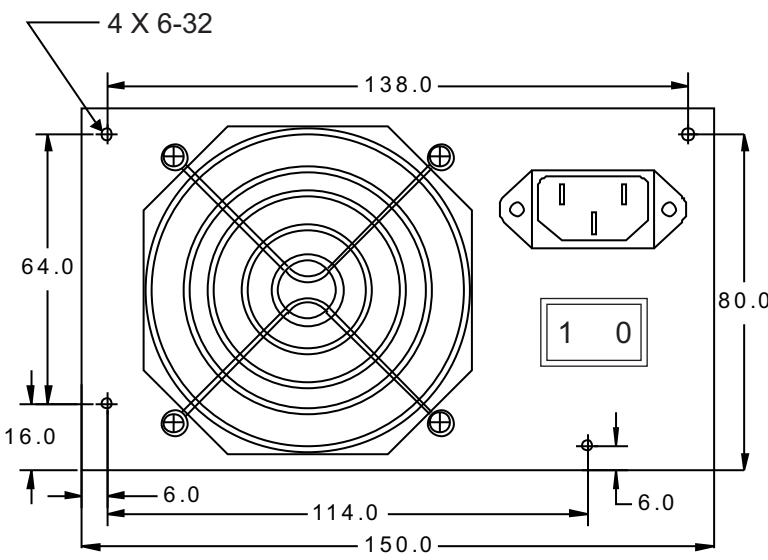

MECHANICAL DRAWING: FPS0860-A4H0X

Serial ATA
Daisy Chained

IDE Drive