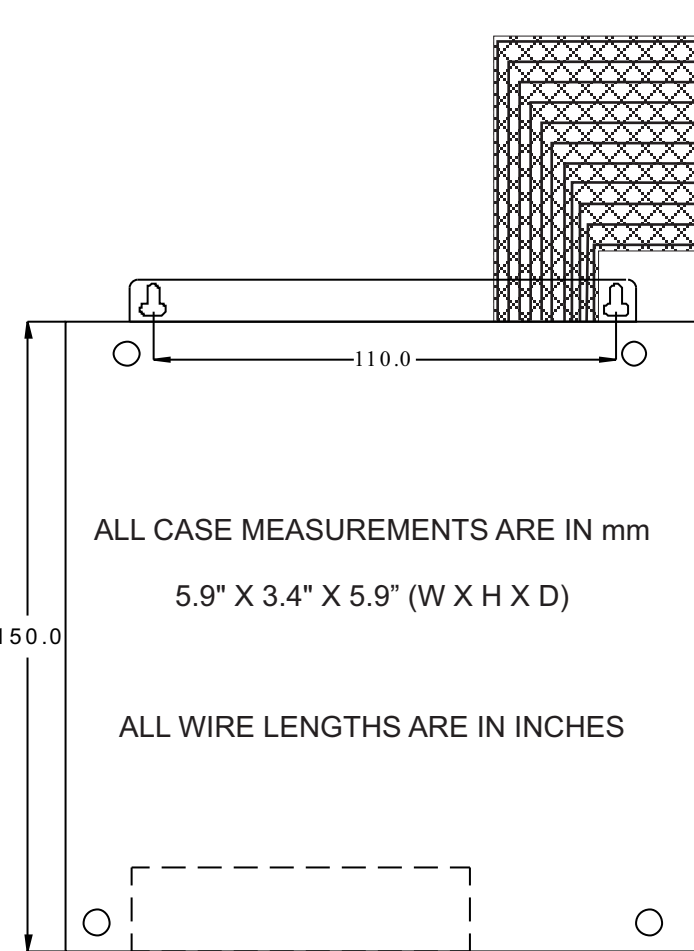

MECHANICAL DRAWING: FPS0860-A4H0X

Serial ATA
Daisy Chained

IDE Drive