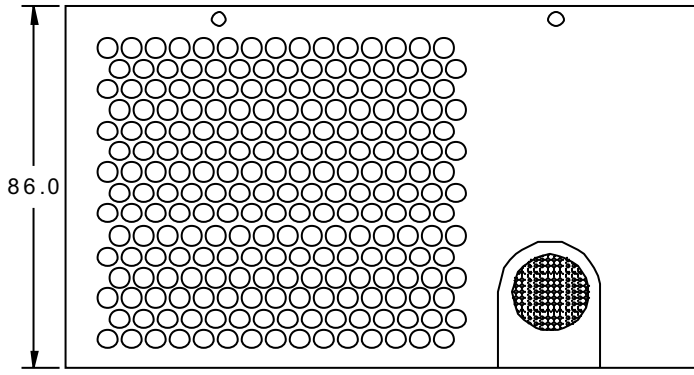

MECHANICAL DRAWING: FPS0860-A4H0X

Serial ATA
Daisy Chained

IDE Drive