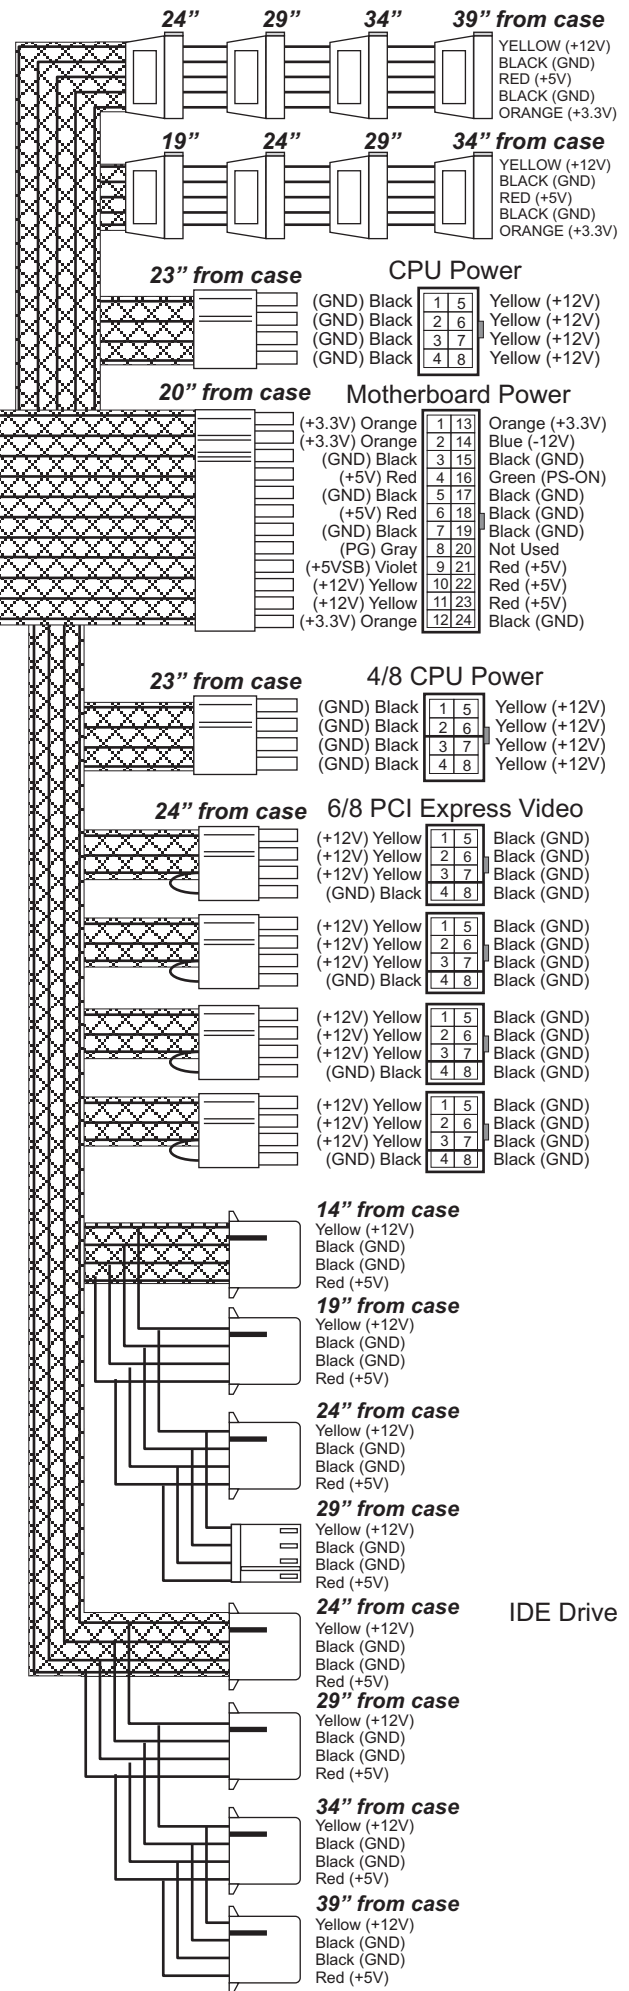

# MECHANICAL DRAWING: FPS0860-A4H0X

Serial ATA  
Daisy Chained