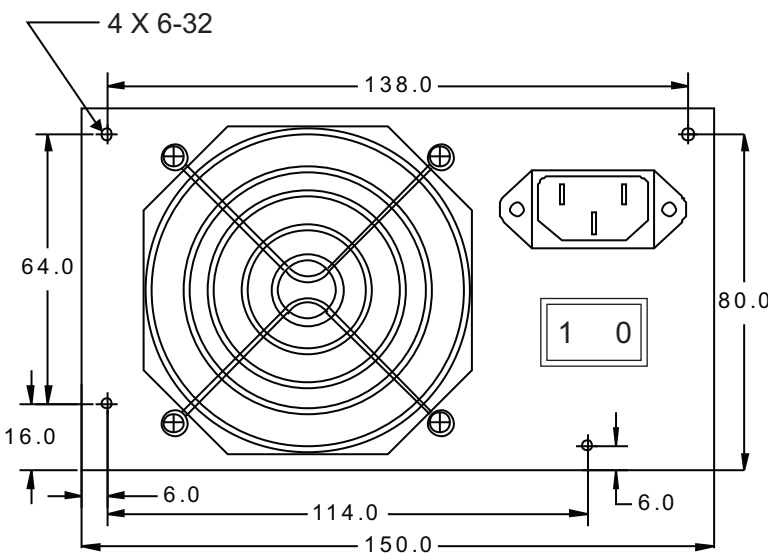

# MECHANICAL DRAWING: FPS0860-A4H0X

Serial ATA  
Daisy Chained