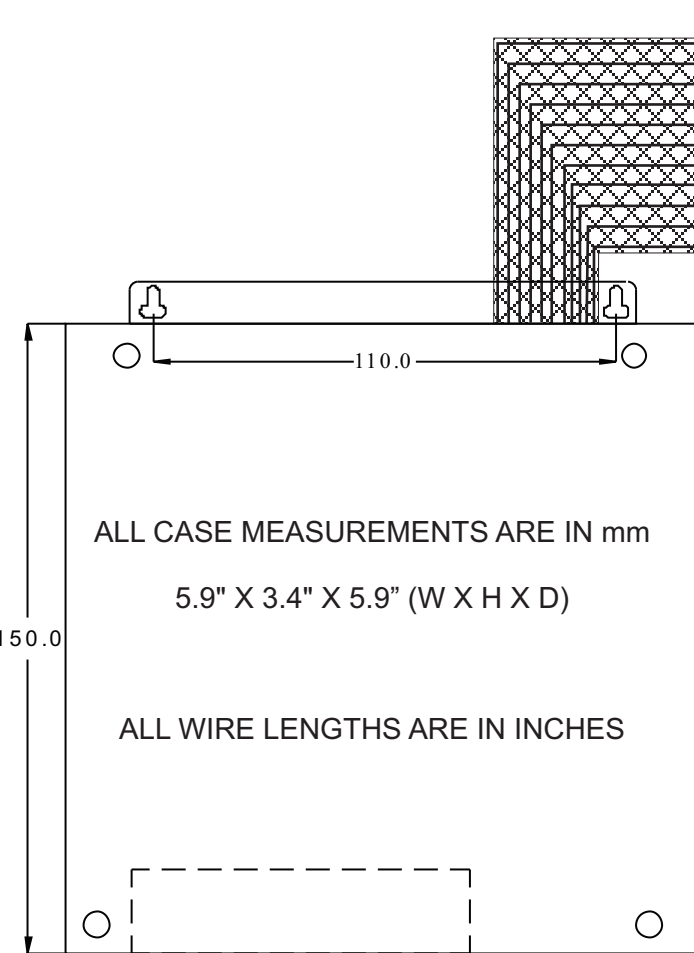

# MECHANICAL DRAWING: FPS0860-A4H0X

Serial ATA  
Daisy Chained