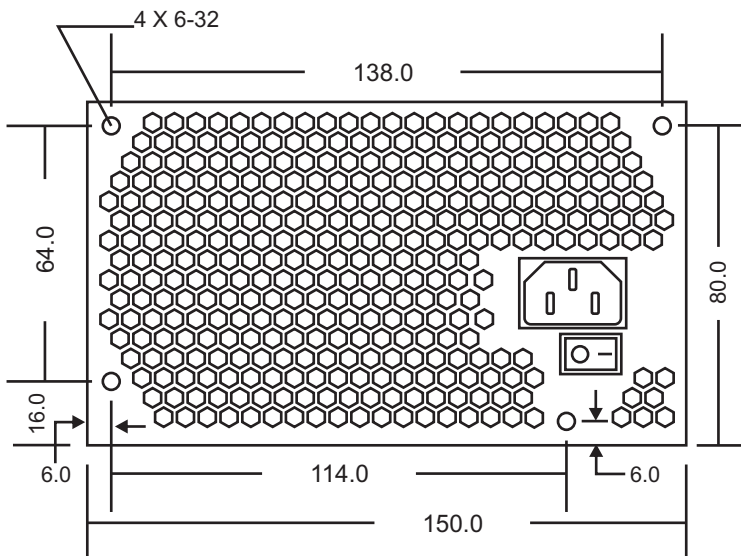

MECHANICAL DRAWING: FPS1200-A5M00

ALL CASE MEASUREMENTS ARE IN mm

5.9" X 3.4" X 7.1" (W X H X D)

ALL WIRE LENGTHS ARE IN INCHES

Sleeved Cable

Flat Ribbon Cables

Serial ATA