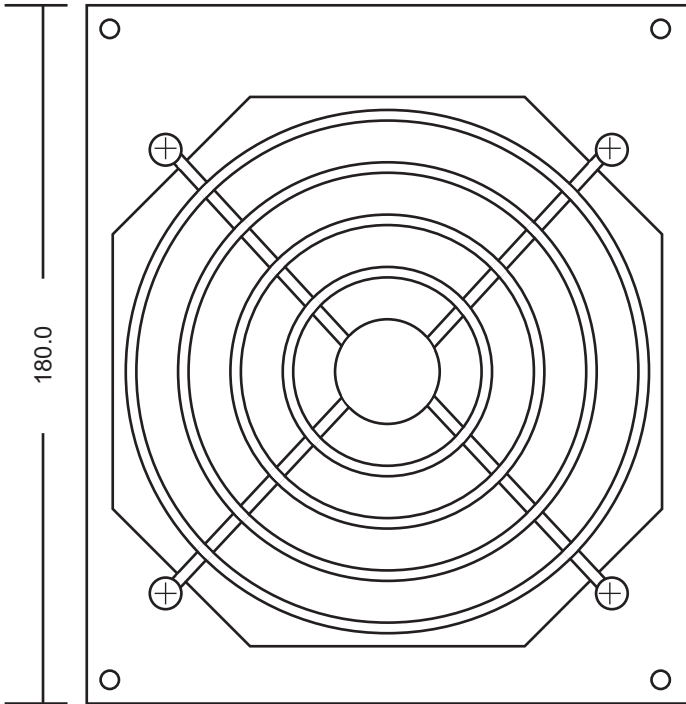

MECHANICAL DRAWING: FPS1200-A5M00

ALL CASE MEASUREMENTS ARE IN mm

5.9" X 3.4" X 7.1" (W X H X D)

ALL WIRE LENGTHS ARE IN INCHES

Sleeved Cable

Flat Ribbon Cables

Serial ATA