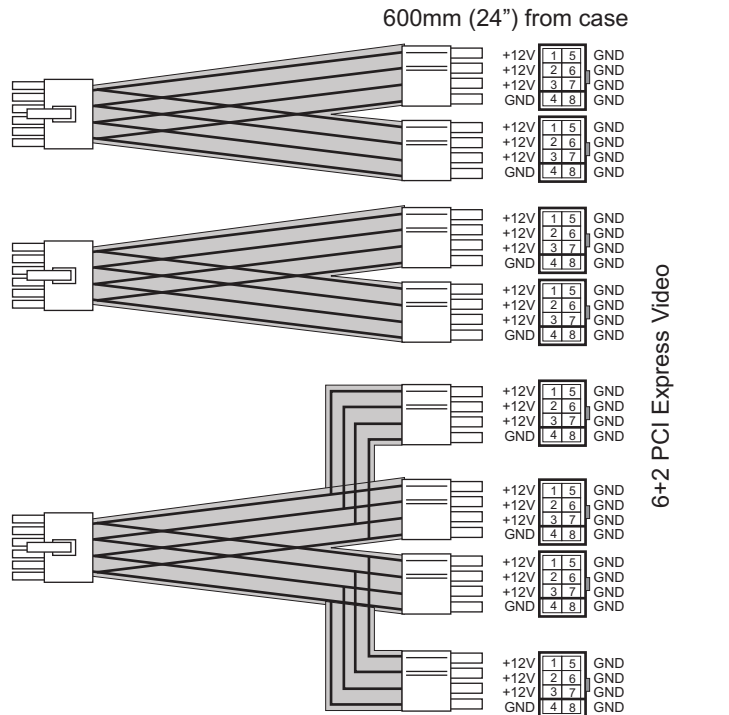

MECHANICAL DRAWING: FPS1200-A5M00

ALL CASE MEASUREMENTS ARE IN mm

5.9" X 3.4" X 7.1" (W X H X D)

ALL WIRE LENGTHS ARE IN INCHES

Sleeved Cable

Flat Ribbon Cables

Serial ATA