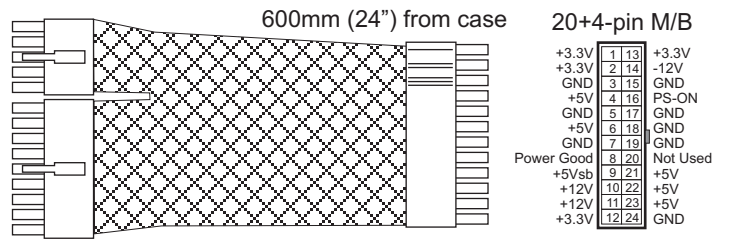

MECHANICAL DRAWING: FPS1200-A5M00

ALL CASE MEASUREMENTS ARE IN mm

5.9" X 3.4" X 7.1" (W X H X D)

ALL WIRE LENGTHS ARE IN INCHES

Sleeved Cable

Flat Ribbon Cables

Serial ATA