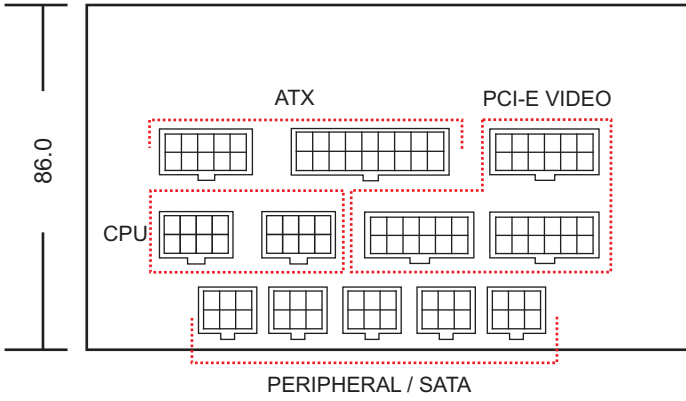

MECHANICAL DRAWING: FPS1200-A5M00

ALL CASE MEASUREMENTS ARE IN mm

5.9" X 3.4" X 7.1" (W X H X D)

ALL WIRE LENGTHS ARE IN INCHES

Sleeved Cable

Flat Ribbon Cables

Serial ATA