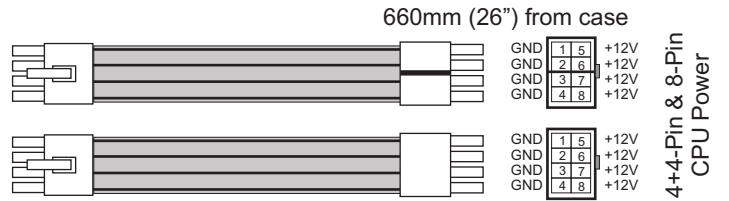

MECHANICAL DRAWING: FPS1200-A5M00

ALL CASE MEASUREMENTS ARE IN mm

5.9" X 3.4" X 7.1" (W X H X D)

ALL WIRE LENGTHS ARE IN INCHES

Sleeved Cable

Flat Ribbon Cables

Serial ATA