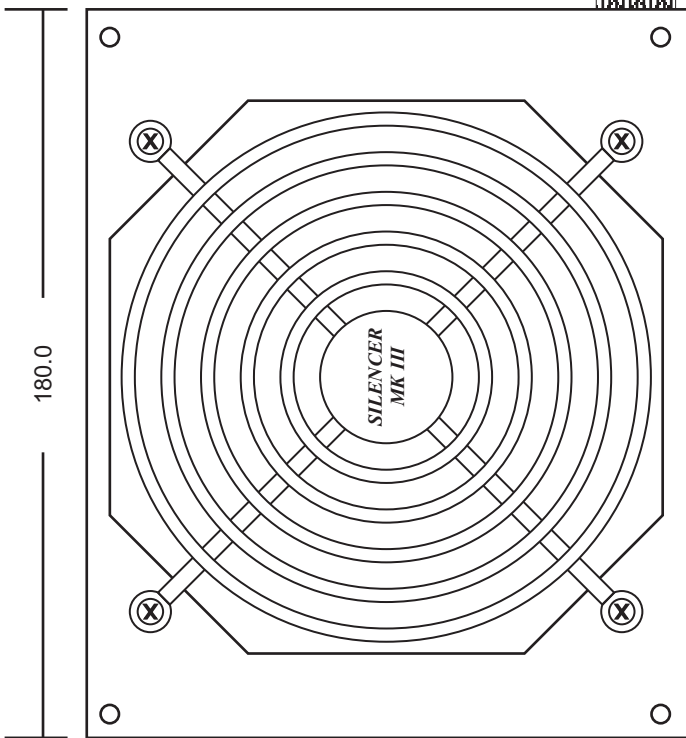

MECHANICAL DRAWING: MK3S1200

ALL CASE MEASUREMENTS ARE IN mm

5.9" X 3.4" X 7.1" (W X H X D)

ALL WIRE LENGTHS ARE IN INCHES

MODULAR FLAT RIBBON CABLES

Fan Mode Switch