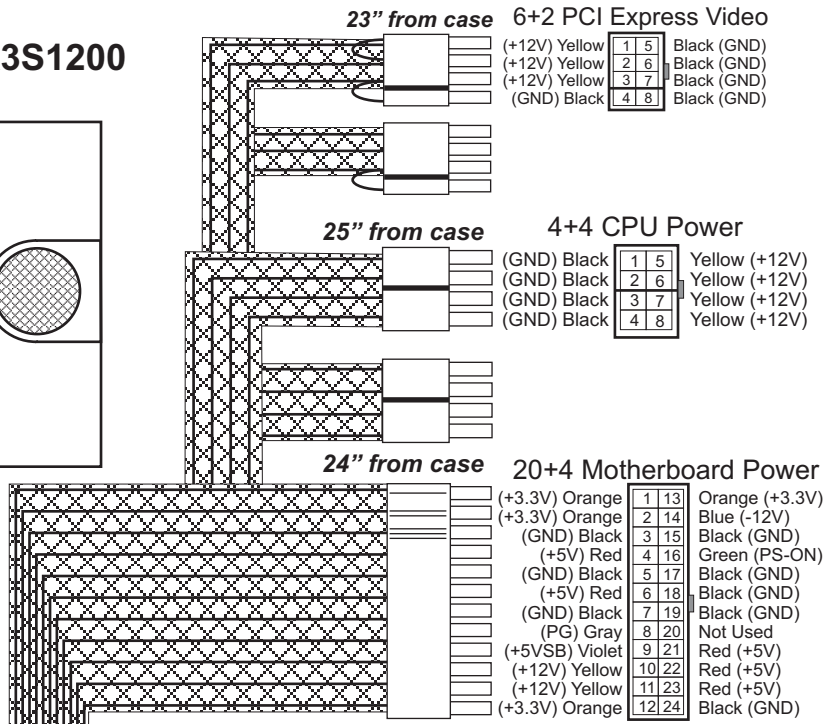

MECHANICAL DRAWING: MK3S1200

ALL CASE MEASUREMENTS ARE IN mm

5.9" X 3.4" X 7.1" (W X H X D)

ALL WIRE LENGTHS ARE IN INCHES

MODULAR FLAT RIBBON CABLES

Fan Mode Switch