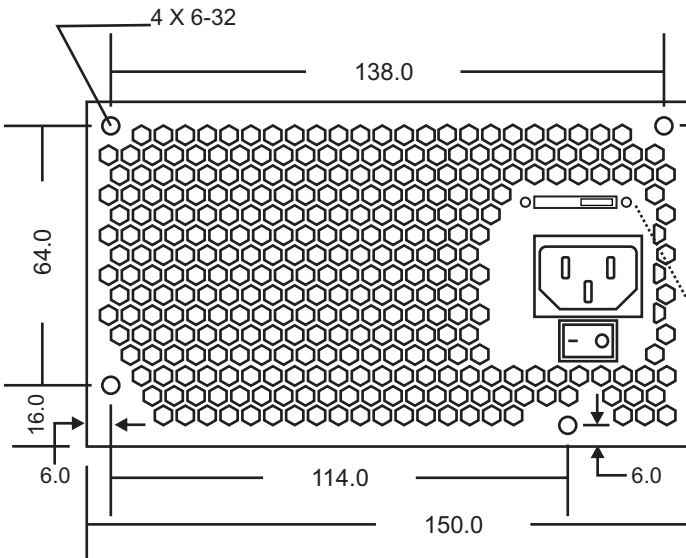

MECHANICAL DRAWING: MK3S1200

ALL CASE MEASUREMENTS ARE IN mm

5.9" X 3.4" X 7.1" (W X H X D)

ALL WIRE LENGTHS ARE IN INCHES

MODULAR FLAT RIBBON CABLES

Fan Mode Switch