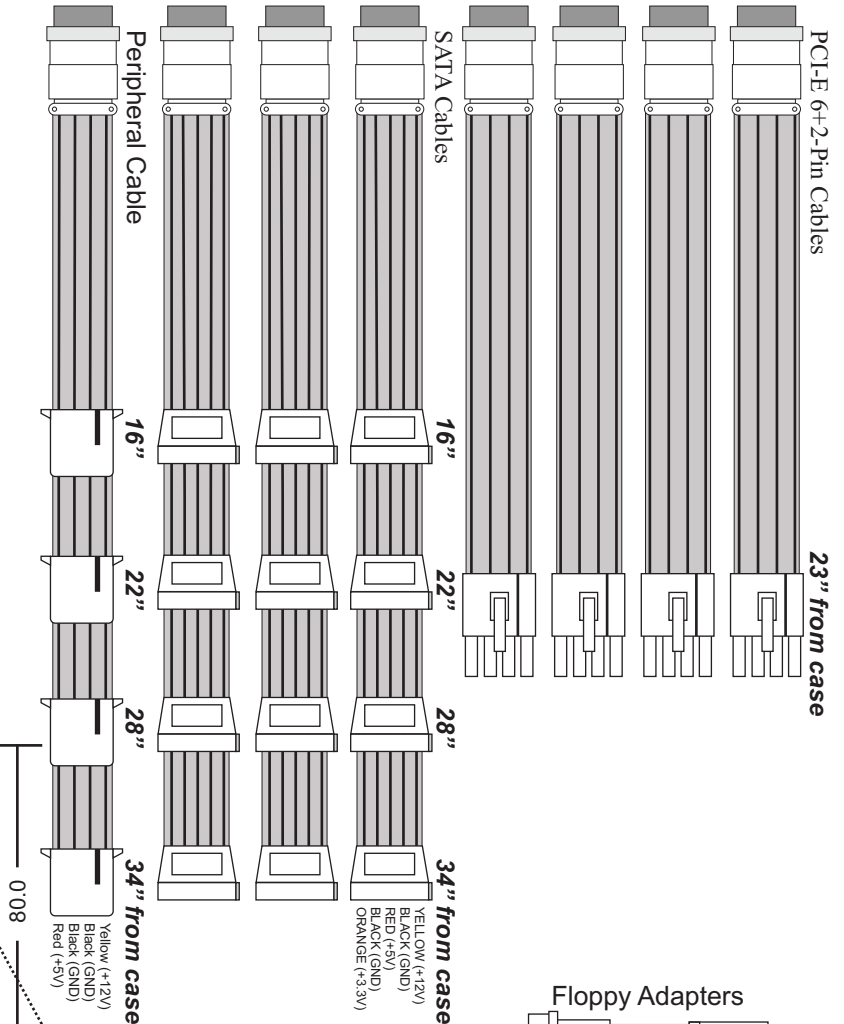

MECHANICAL DRAWING: MK3S1200

ALL CASE MEASUREMENTS ARE IN mm

5.9" X 3.4" X 7.1" (W X H X D)

ALL WIRE LENGTHS ARE IN INCHES

MODULAR FLAT RIBBON CABLES

Fan Mode Switch