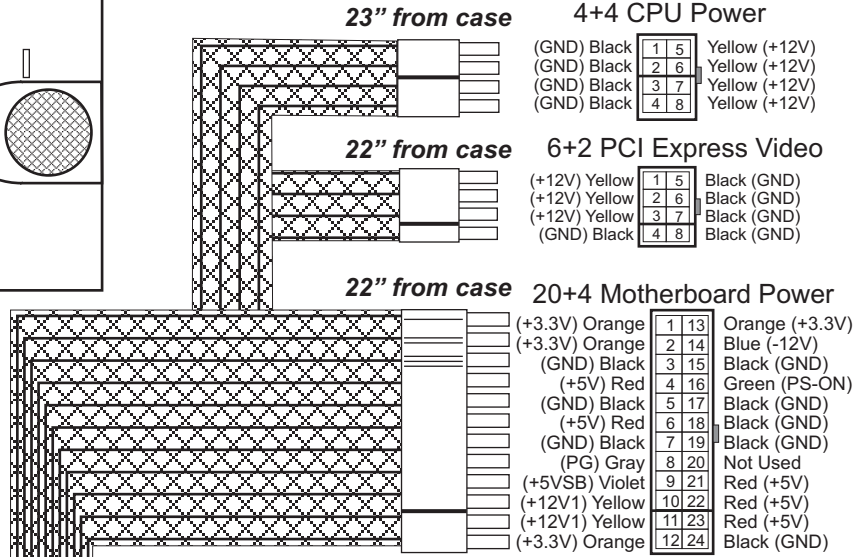

MECHANICAL DRAWING: MK3S500

ALL CASE MEASUREMENTS ARE IN mm

5.9" X 3.4" X 6.3" (W X H X D)

ALL WIRE LENGTHS ARE IN INCHES

Flat Ribbon Modular Connectors