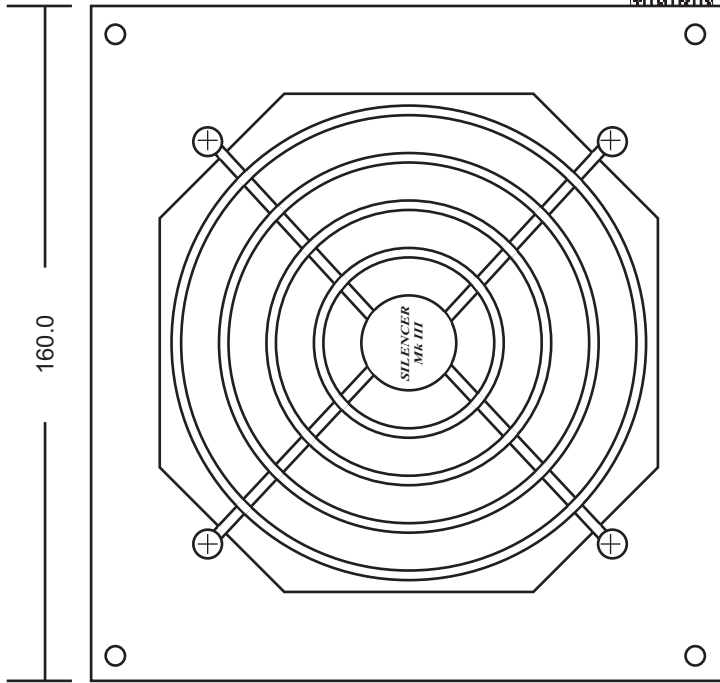

MECHANICAL DRAWING: MK3S500

ALL CASE MEASUREMENTS ARE IN mm

5.9" X 3.4" X 6.3" (W X H X D)

ALL WIRE LENGTHS ARE IN INCHES

Flat Ribbon Modular Connectors