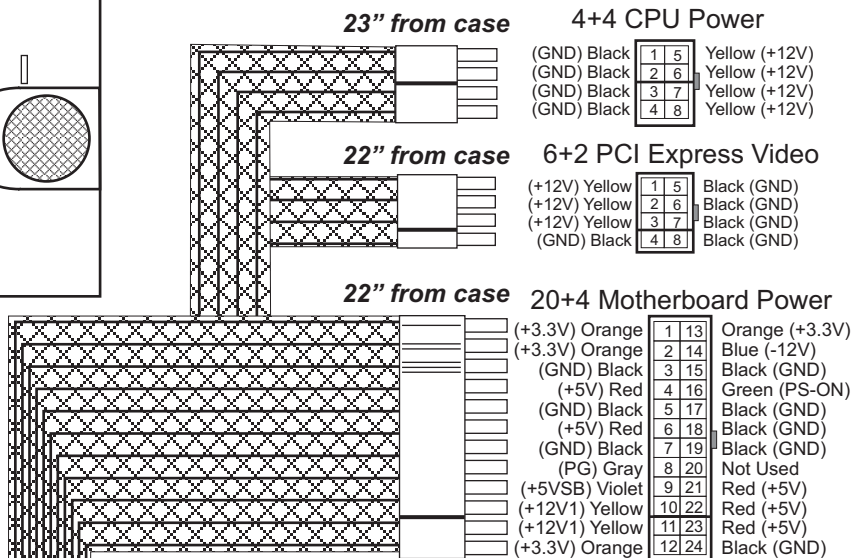

MECHANICAL DRAWING: MK3S600

ALL CASE MEASUREMENTS ARE IN mm

5.9" X 3.4" X 6.3" (W X H X D)

ALL WIRE LENGTHS ARE IN INCHES

Flat Ribbon Modular Connectors