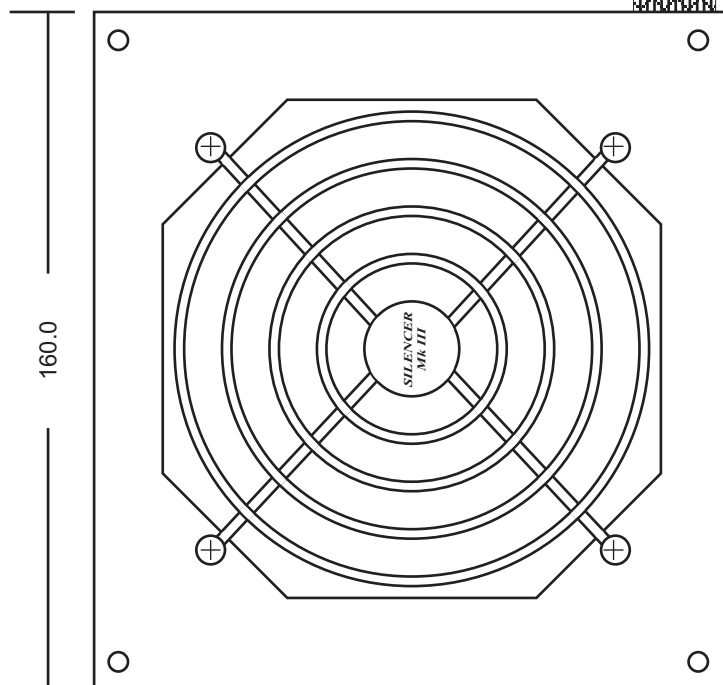

MECHANICAL DRAWING: MK3S600

ALL CASE MEASUREMENTS ARE IN mm

5.9" X 3.4" X 6.3" (W X H X D)

ALL WIRE LENGTHS ARE IN INCHES

Flat Ribbon Modular Connectors