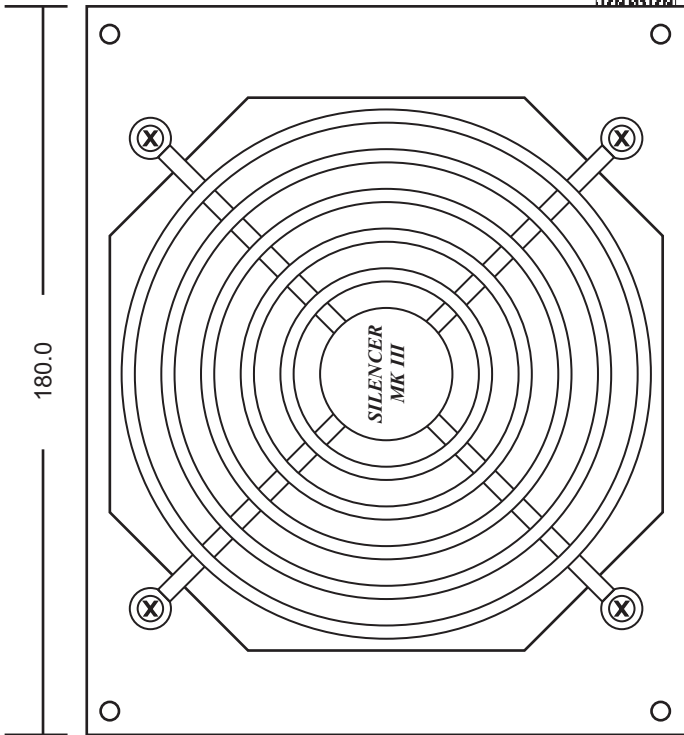

MECHANICAL DRAWING: MK3S750

ALL CASE MEASUREMENTS ARE IN mm

5.9" X 3.4" X 7.1" (W X H X D)

ALL WIRE LENGTHS ARE IN INCHES

MODULAR FLAT RIBBON CABLES