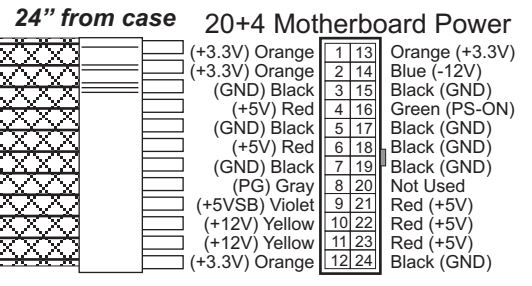

MECHANICAL DRAWING: MK3S750

ALL CASE MEASUREMENTS ARE IN mm

5.9" X 3.4" X 7.1" (W X H X D)

ALL WIRE LENGTHS ARE IN INCHES

MODULAR FLAT RIBBON CABLES