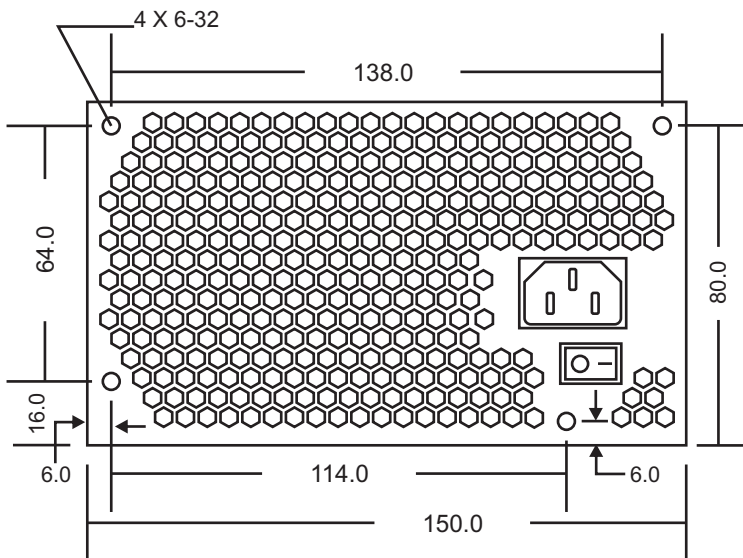

MECHANICAL DRAWING: TM1350

ALL CASE MEASUREMENTS ARE IN mm

5.9" X 3.4" X 7.1" (W X H X D)

ALL WIRE LENGTHS ARE IN INCHES

Sleeved Cable

Flat Ribbon Cables