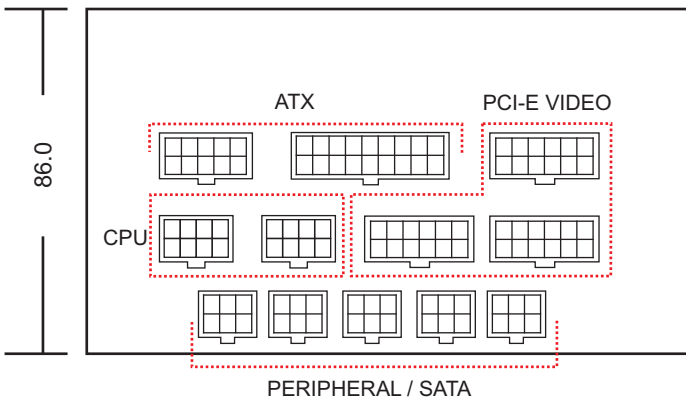

MECHANICAL DRAWING: TM1350

ALL CASE MEASUREMENTS ARE IN mm

5.9" X 3.4" X 7.1" (W X H X D)

ALL WIRE LENGTHS ARE IN INCHES

Sleeved Cable

Flat Ribbon Cables