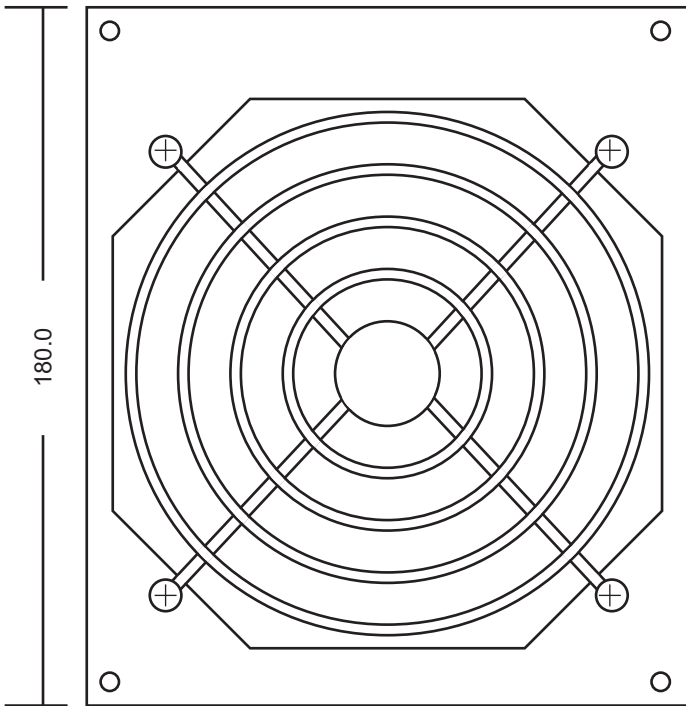

MECHANICAL DRAWING: TM1350

ALL CASE MEASUREMENTS ARE IN mm

5.9" X 3.4" X 7.1" (W X H X D)

ALL WIRE LENGTHS ARE IN INCHES

Sleeved Cable

Flat Ribbon Cables