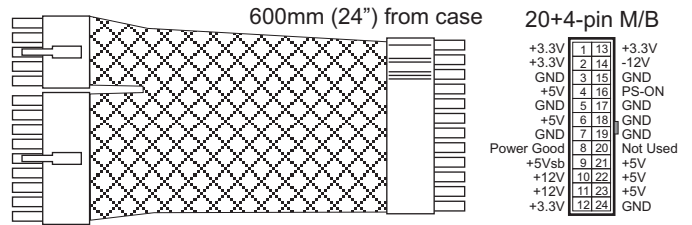

MECHANICAL DRAWING: TM1350

ALL CASE MEASUREMENTS ARE IN mm

5.9" X 3.4" X 7.1" (W X H X D)

ALL WIRE LENGTHS ARE IN INCHES

Sleeved Cable

Flat Ribbon Cables